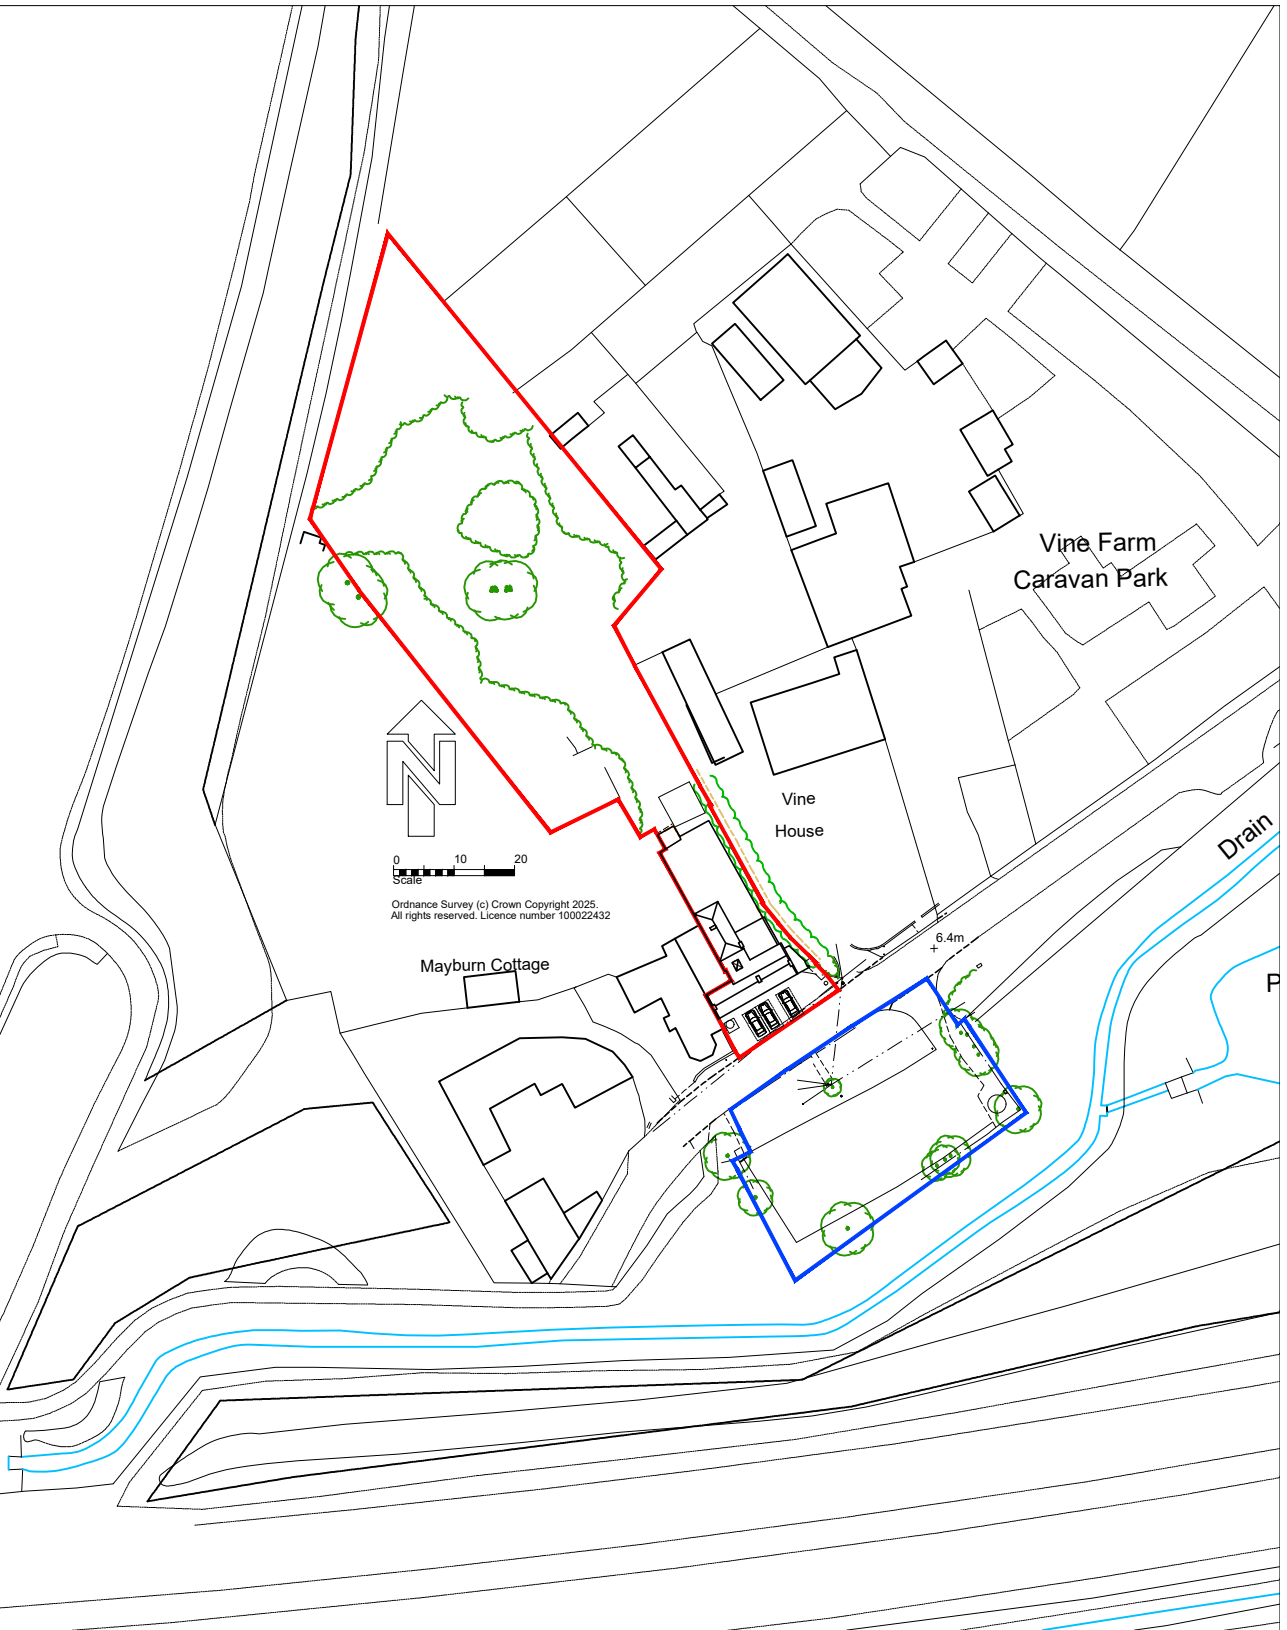

Mayburn Cottage

Vine House

Vine Farm Caravan Park

Location Plan 1:1250

Revision	Date	Copyright Reserved	
		Do Not Reuse	Except For Planning
All Dimensions To Be Checked On Site			
Project			
White Horse Northwick Road Pilning BS35 4HA			
Drawing			
Site Location Plan & Block Plan (1:500)			
Wythe Holland Limited			
Chartered Architects		10 Emlyn's Street	
Phone +44 (01780) 757876		Stamford, Lincolnshire	
www.wytheholland.co.uk		PE9 1QP	
john@wytheholland.co.uk			
Date	Scale	Job No	Drawing No
06.08.25	1:1250	2196	01 B